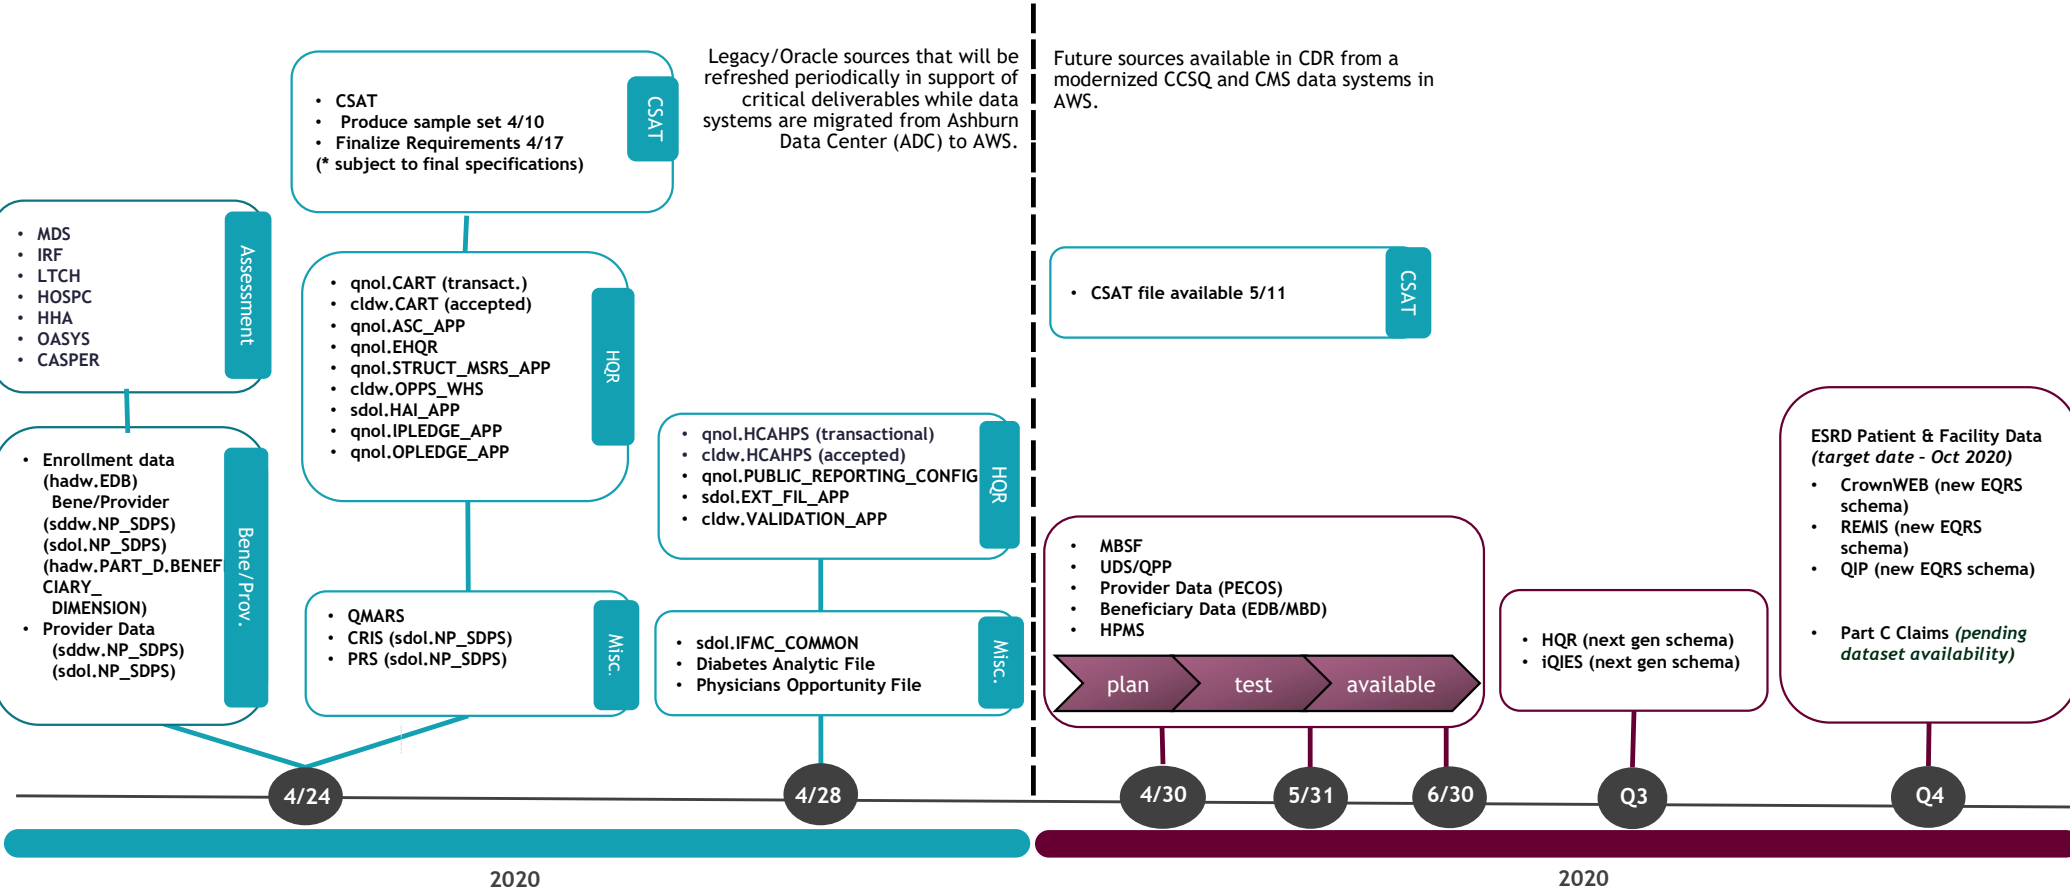

Data Roadmap as of 4/27/2020

Legacy Data Sources

AWS Data Sources

Notes: Upcoming data refresh dates will be added to the next version of the roadmap and also available in the data catalog.
IMPORTANT! The data loaded on 4/24 & 4/28 will be available to users after their organization's transition to Hive. Each organization will receive an email with their transition date/time and instructions.