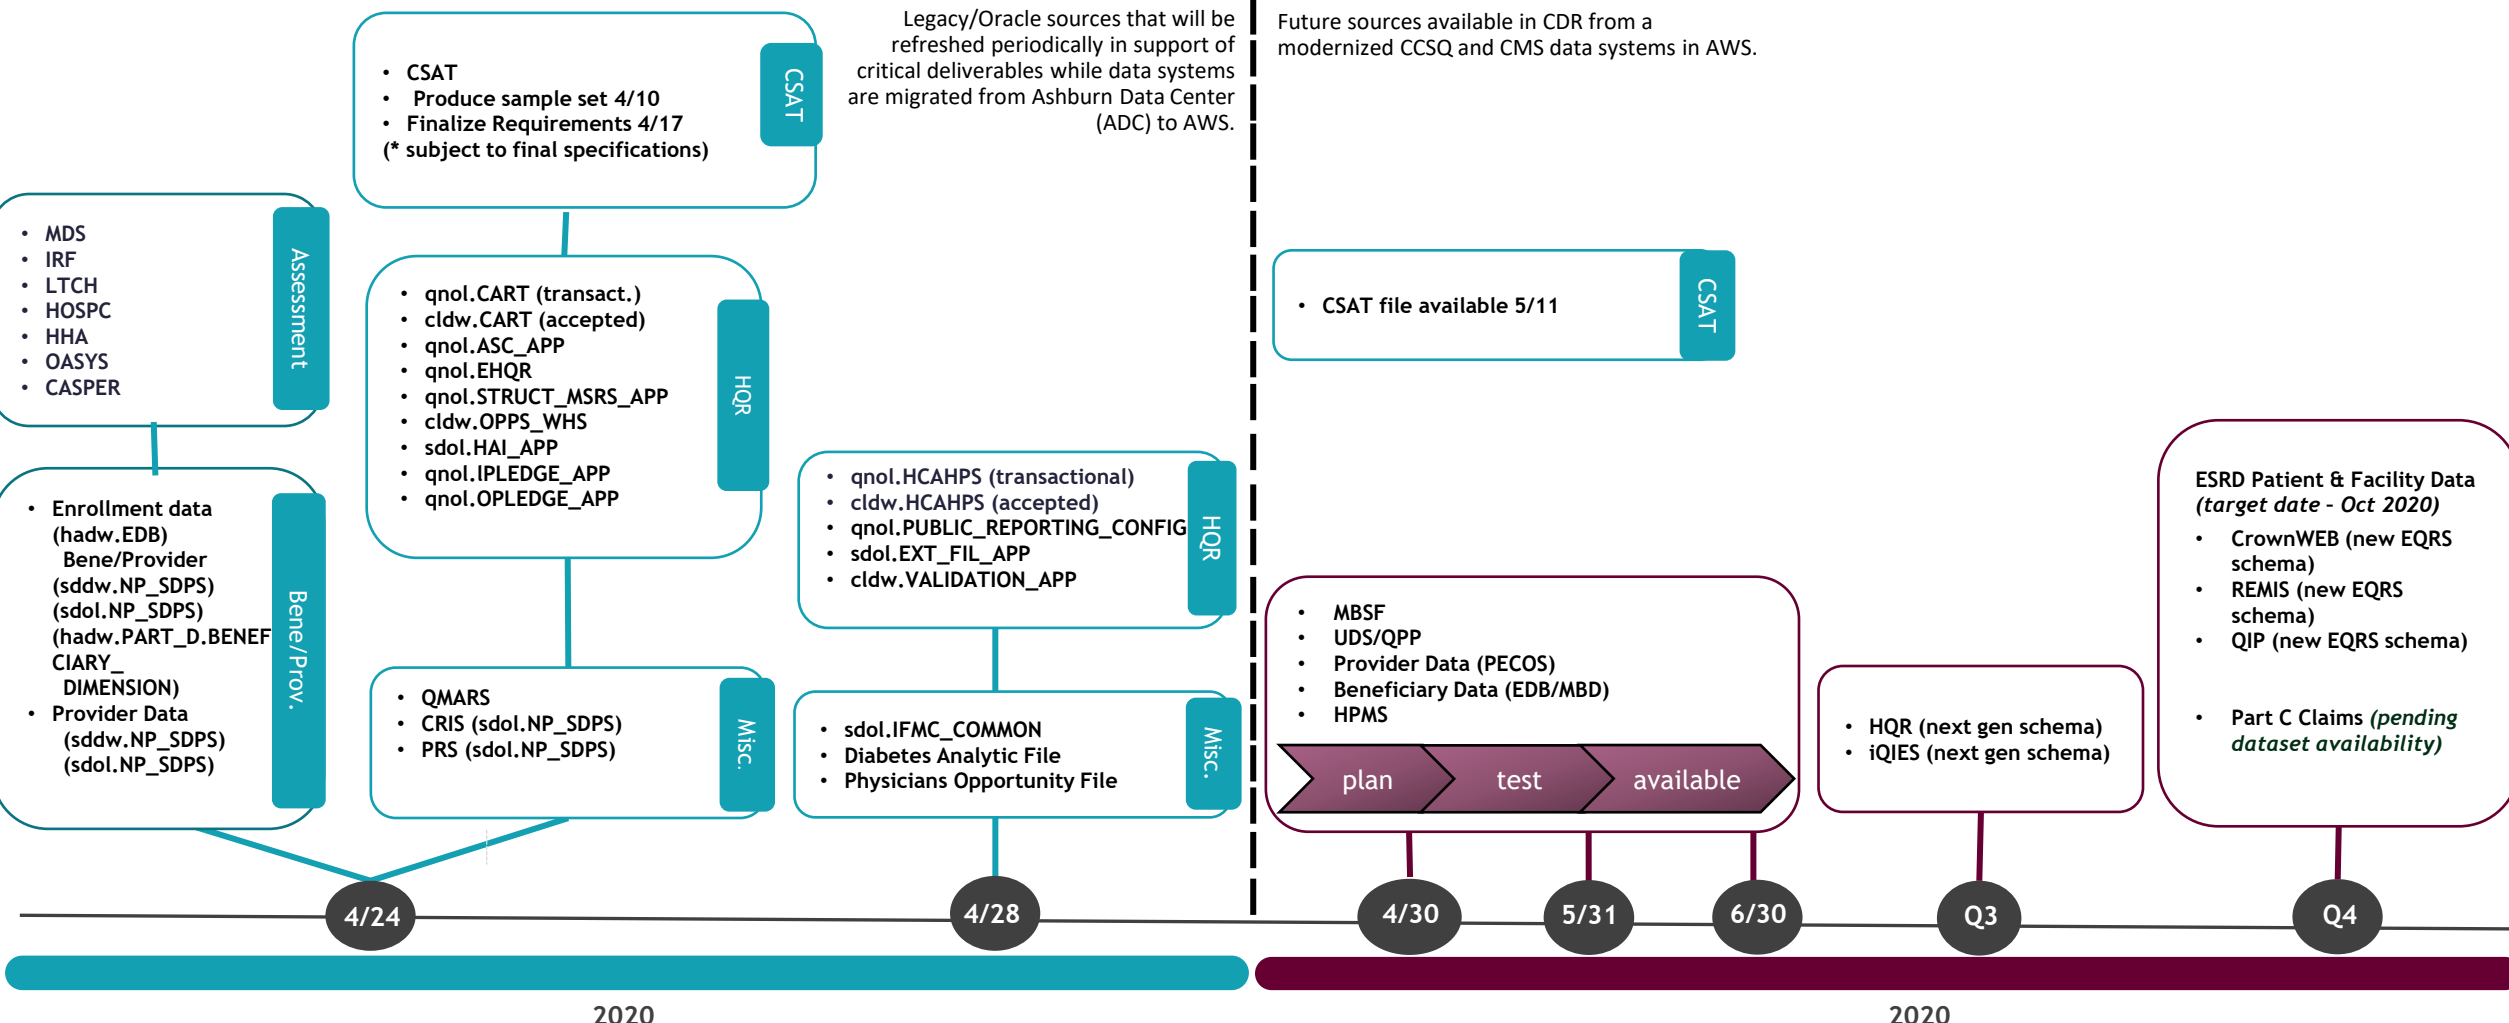

Data Roadmap as of 4/27/2020

Legacy Data Sources

AWS Data Sources

Notes: Upcoming data refresh dates will be added to the next version of the roadmap and also available in the data catalog.
IMPORTANT! The data loaded on 4/24 & 4/28 will be available to users after their organization's transition to Hive. **Each organization will receive an email with their transition date/time and instructions.**
 Please note that due to ongoing modernization efforts, this document is a work in progress. Additional information will be added regularly. Some dates may change due to changing requirements or security mandates.