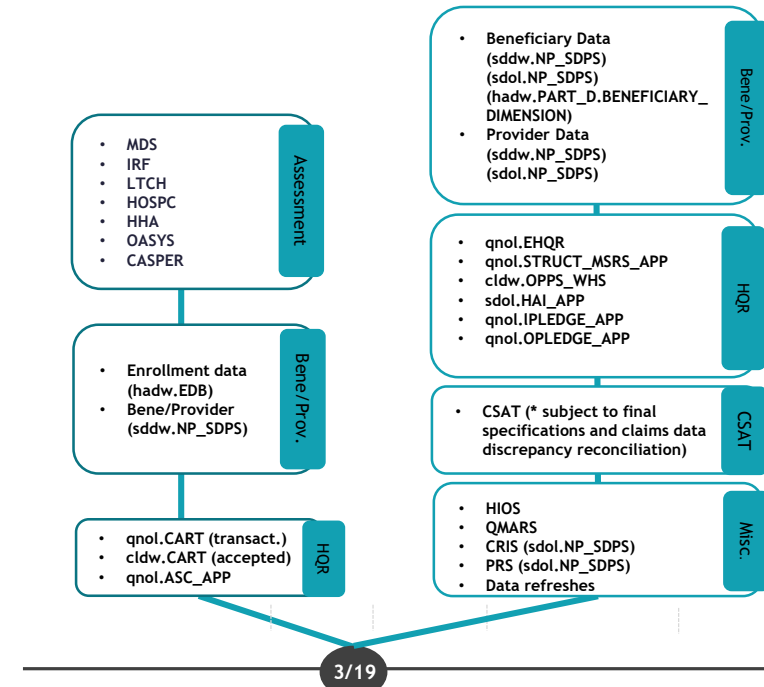

Data Roadmap as of 2/20/2020

Legacy Data Sources

Legacy/Oracle sources will be refreshed periodically in support of critical deliverables while data systems are migrated from Ashburn Data Center (ADC) to AWS.

Future AWS Data Sources

Future sources available in CDR from a modernized CCSQ and CMS data systems in AWS.

2020

2020

2020

2020

Depending on data security access and other team dependencies, certain data may be available earlier or later than the determined target