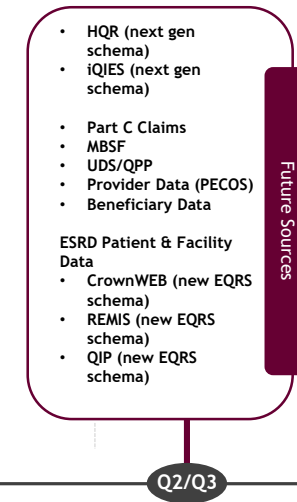

Data Roadmap as of 2/20/2020

Legacy Data Sources

Legacy/Oracle sources will be refreshed periodically in support of critical deliverables while data systems are migrated from Ashburn Data Center (ADC) to AWS.

Future AWS Data Sources

Future sources available in CDR from a modernized CCSQ and CMS data systems in AWS.

2020

2020

2020

2020

Depending on data security access and other team dependencies, certain data may be available earlier or later than the determined target