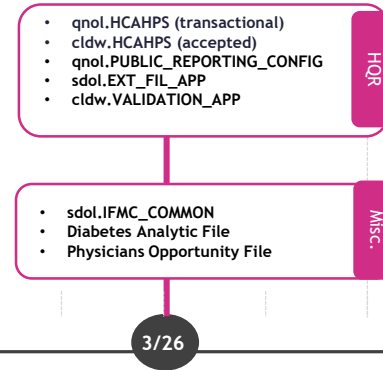

Data Roadmap as of 2/20/2020

Legacy Data Sources

Legacy/Oracle sources will be refreshed periodically in support of critical deliverables while data systems are migrated from Ashburn Data Center (ADC) to AWS.

Future AWS Data Sources

Future sources available in CDR from a modernized CCSQ and CMS data systems in AWS.

2020

2020

2020

2020

Depending on data security access and other team dependencies, certain data may be available earlier or later than the determined target